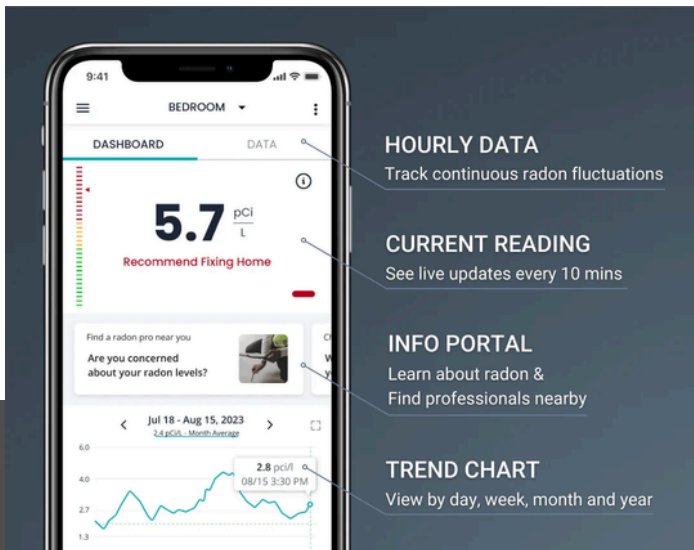

Ask about the EcoQube for your home

Contact Us

Phone

InsideOut - 317.216.3571
Williams - 317.852.8589

Website

www.insideout.team
www.wec.team

Address

770 Pawtucket Dr.
Westfield, IN 46074